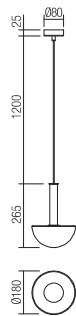

Lumien

Series of light fixtures for interior satin gold metal structure, blown opal glass diffusers.

01-2476

Lumien

01-2476

01-2474

01-2475

01-2473

CE IP20

art. 01-2472

Lampholder G9
Power 3 x max. 10W
Input 230V, 50Hz

CE IP20

art. 01-2474

Lampholder G9
Power 1 x max. 10W
Input 230V, 50Hz

CE IP20

art. 01-2475